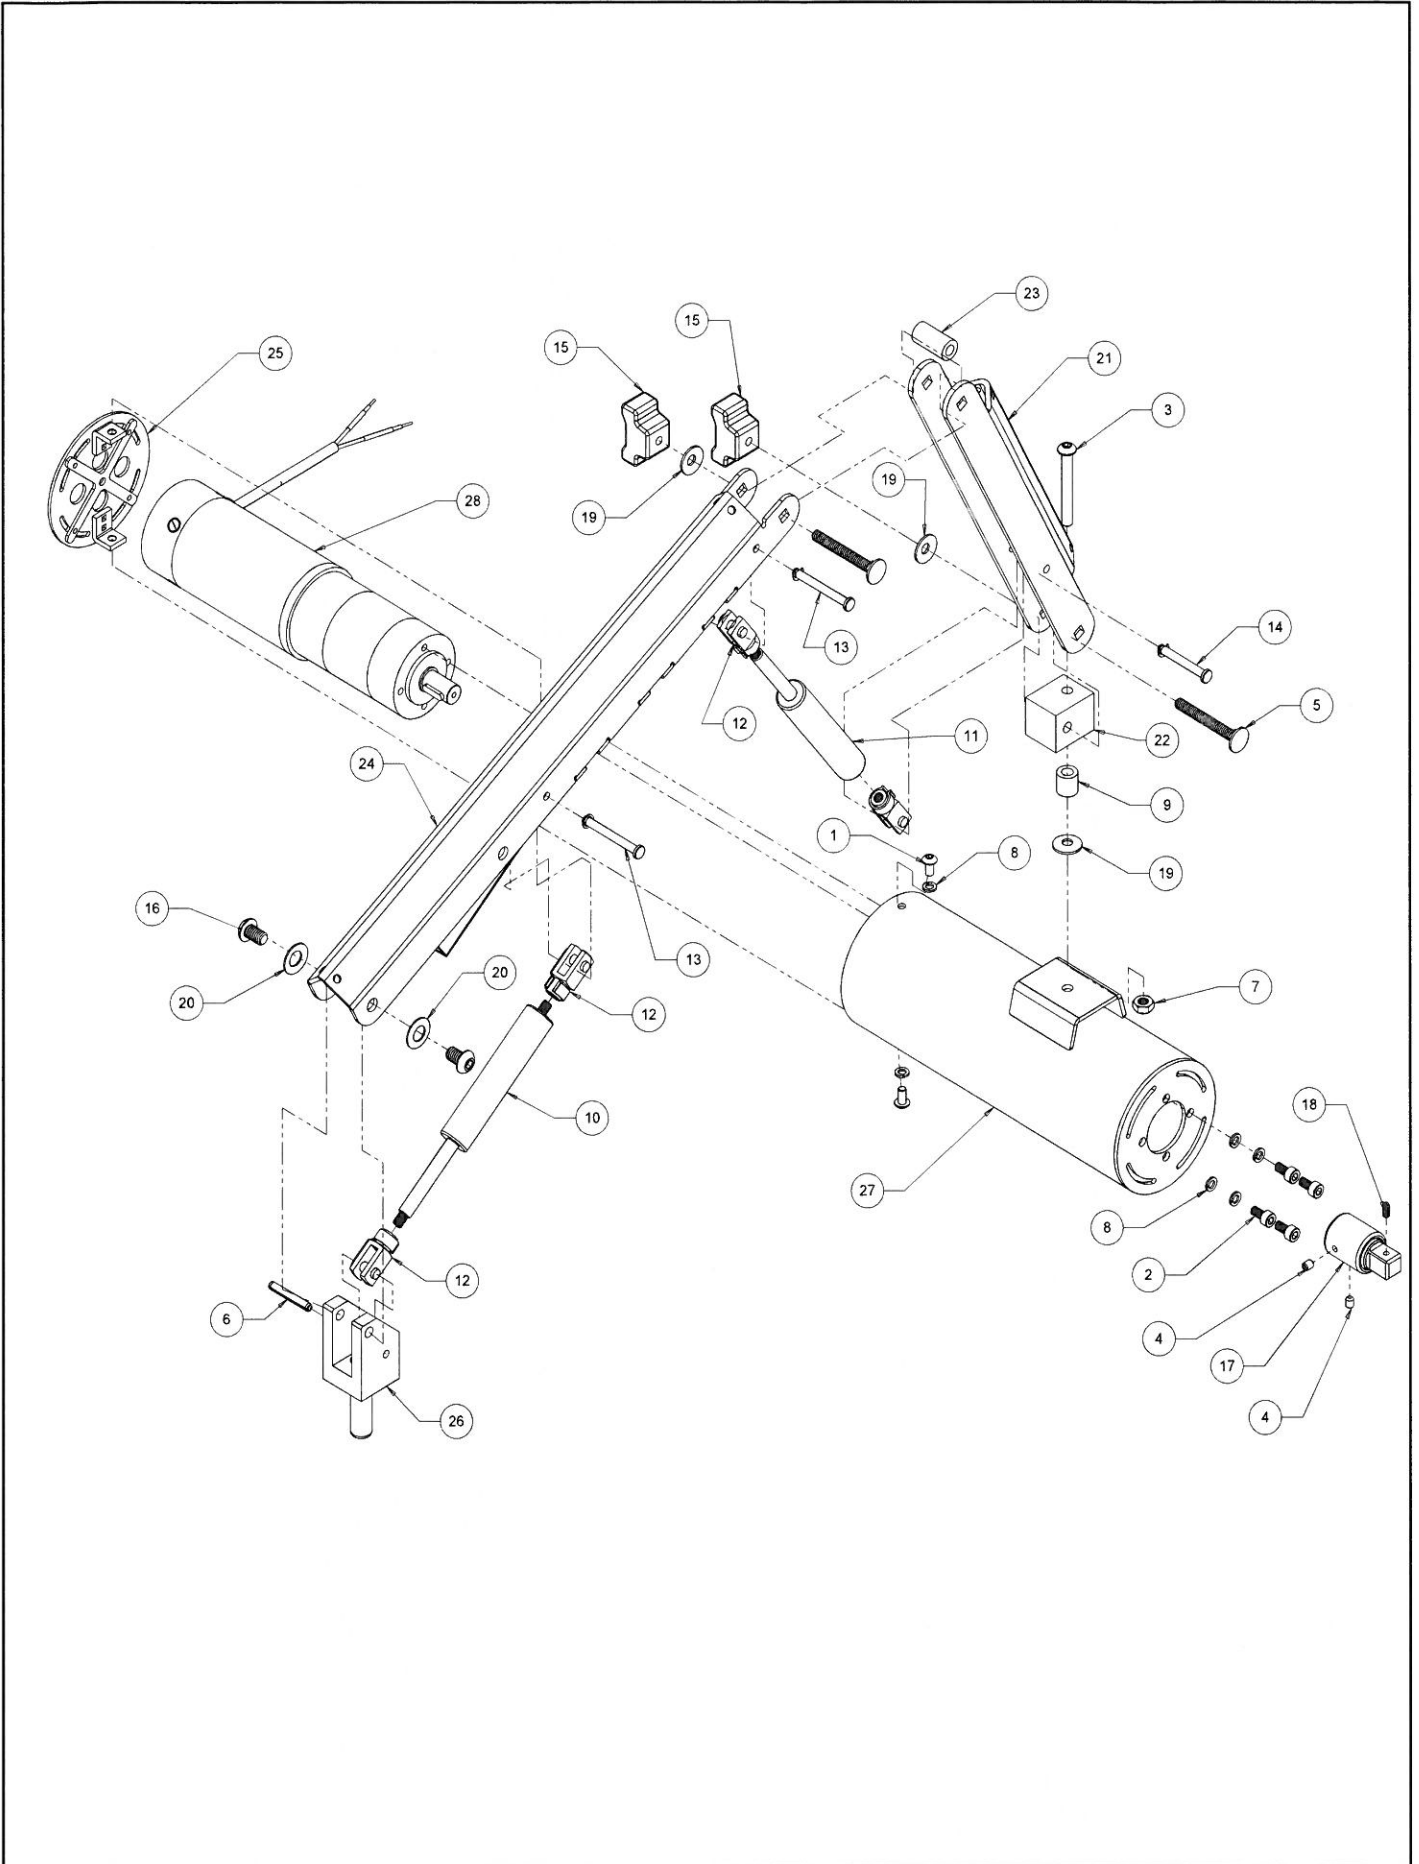

PARTS LIST

6339505 SPIN DRIVE ASSEMBLY

PARTS LIST**6339505 SPIN DRIVE ASSEMBLY**

DIAGRAM NO.	PART NO.	DESCRIPTION
1.....	B190613.....	10-24 x 3/8 BUTTON HEAD SOCKET CAP SCREW
2.....	B200611.....	M5-.8 x 10 SOCKET HEAD CAP SCREW METRIC
3.....	B253216.....	1/4-20 x 2 BUTTON HEAD SOCKET CAP SCREW
4.....	C190420.....	10-24 x 1/4 SOCKET SET SCREW CAP POINT
5.....	E253200.....	CARRIAGE BOLT 1/4-20 x 2.00
6.....	H182002.....	PIN - ROLL .188Dx1.25LG
7.....	J257000.....	1/4-20 LOCKNUT JAM NYLON INSERT
8.....	K191501.....	#10 LOCKWASHER SPLIT
9.....	3109027.....	SPACER .281 ID x .50 OD x .50 L STL
10.....	3706138.....	GAS SPRING 130# 1.97"STROKE
11.....	3706255.....	GAS SPRING 30# 1.97" STROKE
12.....	3706155.....	STEEL CLEVIS ROD END FOR M6 x 1
13.....	3706156.....	CLEVIS PIN 3/16 x 1-3/4L
14.....	3706157.....	CLEVIS PIN 3/16 x 1-1/2L
15.....	3706158.....	KNOB T 1.5 1/4-20F
16.....	3706159.....	5/16-18 x .5" BUTTON HEAD SOCKET CAP SCREW W/PATCH
17.....	3706165.....	MOTOR DRIVE ADAPTER 12MM-1/2 SQ
18.....	3706166.....	8-32 BALL NOSE SPRING PLUNGER
19.....	3708861.....	CONICAL WASHER .258 x .688 x .048
20.....	3709062.....	CONICAL WASHER .382 x .75 x .035 T
21.....	6339005.....	SPIN DRIVE UPPER ARM
22.....	6339006.....	SPIN MOTOR PIVOT BLOCK
23.....	6339012.....	SPACER .26 ID x .5 OD x 1.0 L
24.....	6339501.....	SPIN DRIVE LOWER ARM WELDMENT
25.....	6339503.....	MOTOR HOUSING END CAP
26.....	6339504.....	SPIN DRIVE BASE PIVOT BLK ASSY
27.....	6339564.....	MOTOR HOUSING WELDMENT W/ SLOT
28.....	6339565.....	SPIN MOTOR ASSY 1.9A