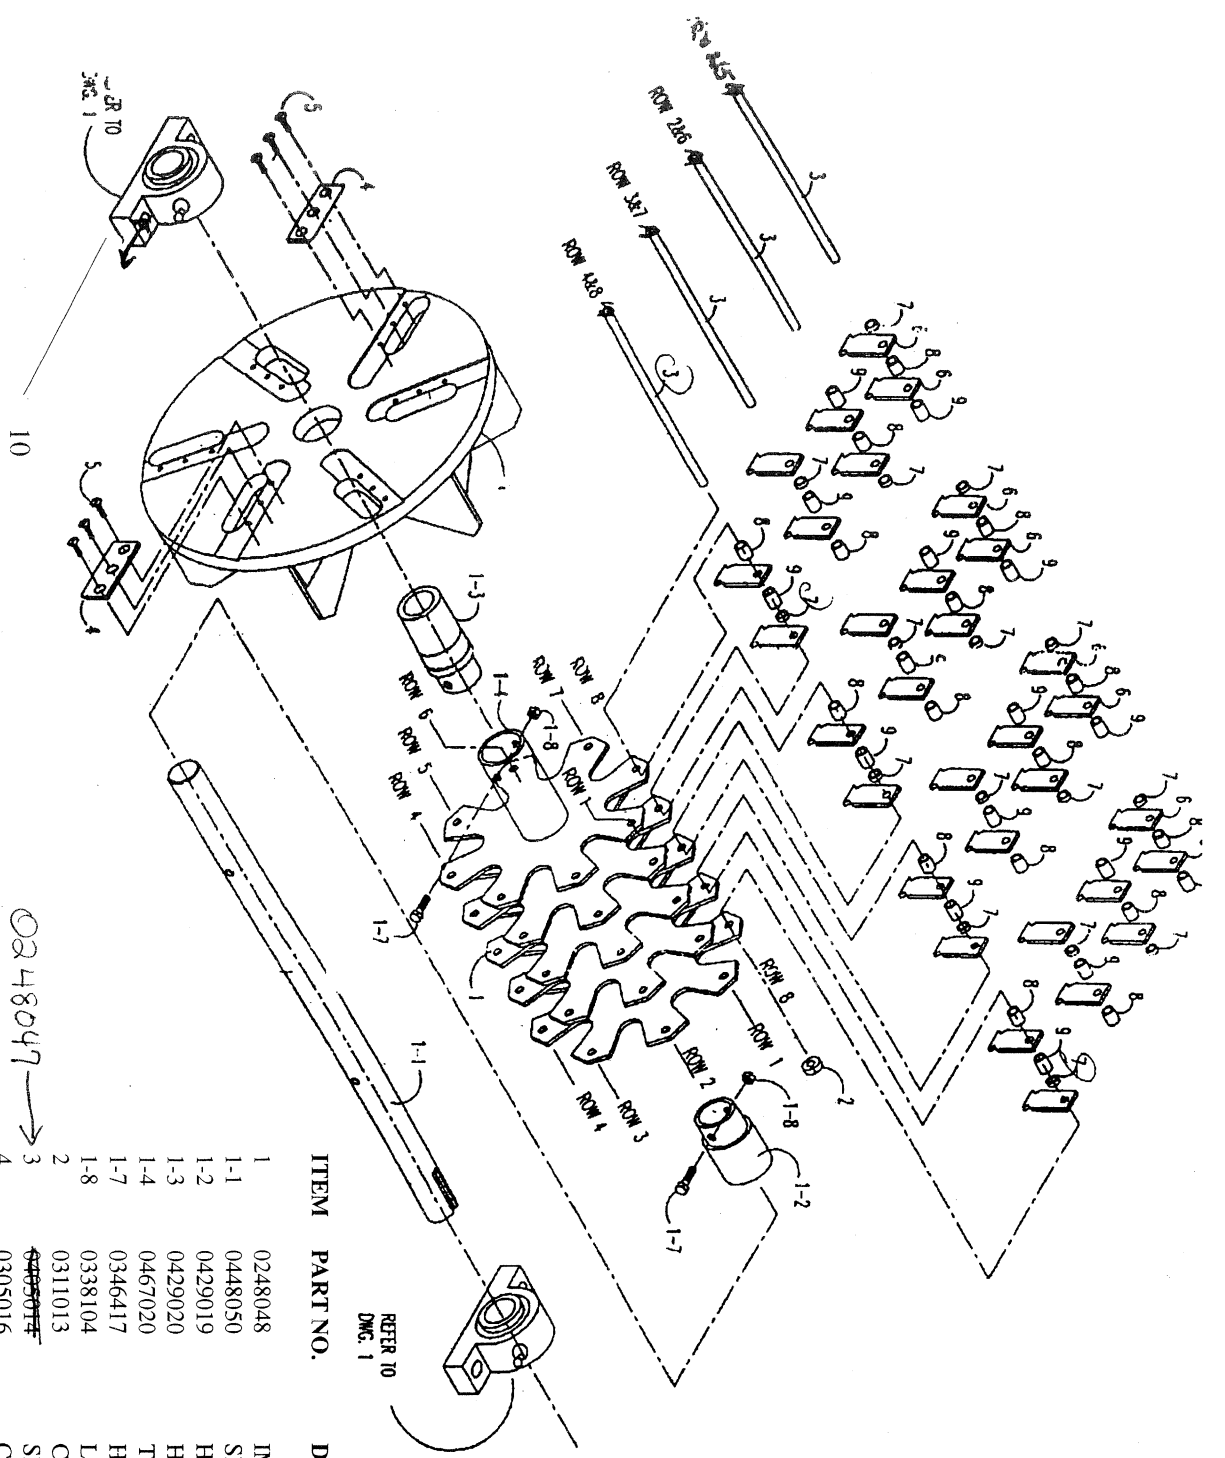

64-FLAIL ASSY.
DWG.

ITEM	PART NO.	DESCRIPTION	QTY
1	0248048	IMPELLER & SHAFT WELDMENT	1
1-1	0448050	SHAFT	1
1-2	0429019	HUB-SHRED END	1
1-3	0429020	HUB-CHIP END	1
1-4	0467020	TUBE	1
1-7	0346417	HEX SCREW	2
1-8	0338104	LOCKNUT	2
2	0311013	COLLAR	16
3	~~0405016~~	SHAFT, FLAIL BLADES	8
4	0305016	CHIPPER BLADE	6
5	0346150	FLAT HEAD SCREW	18
6	0405014	FLAIL BLADE	64
7	0449043	SPACER	32
8	0449044	SPACER	32
9	0449045	SPACER	32
10	0303027	BEARING, PILLOW BLOCK	2

2.48047

REFER TO
DWC 1