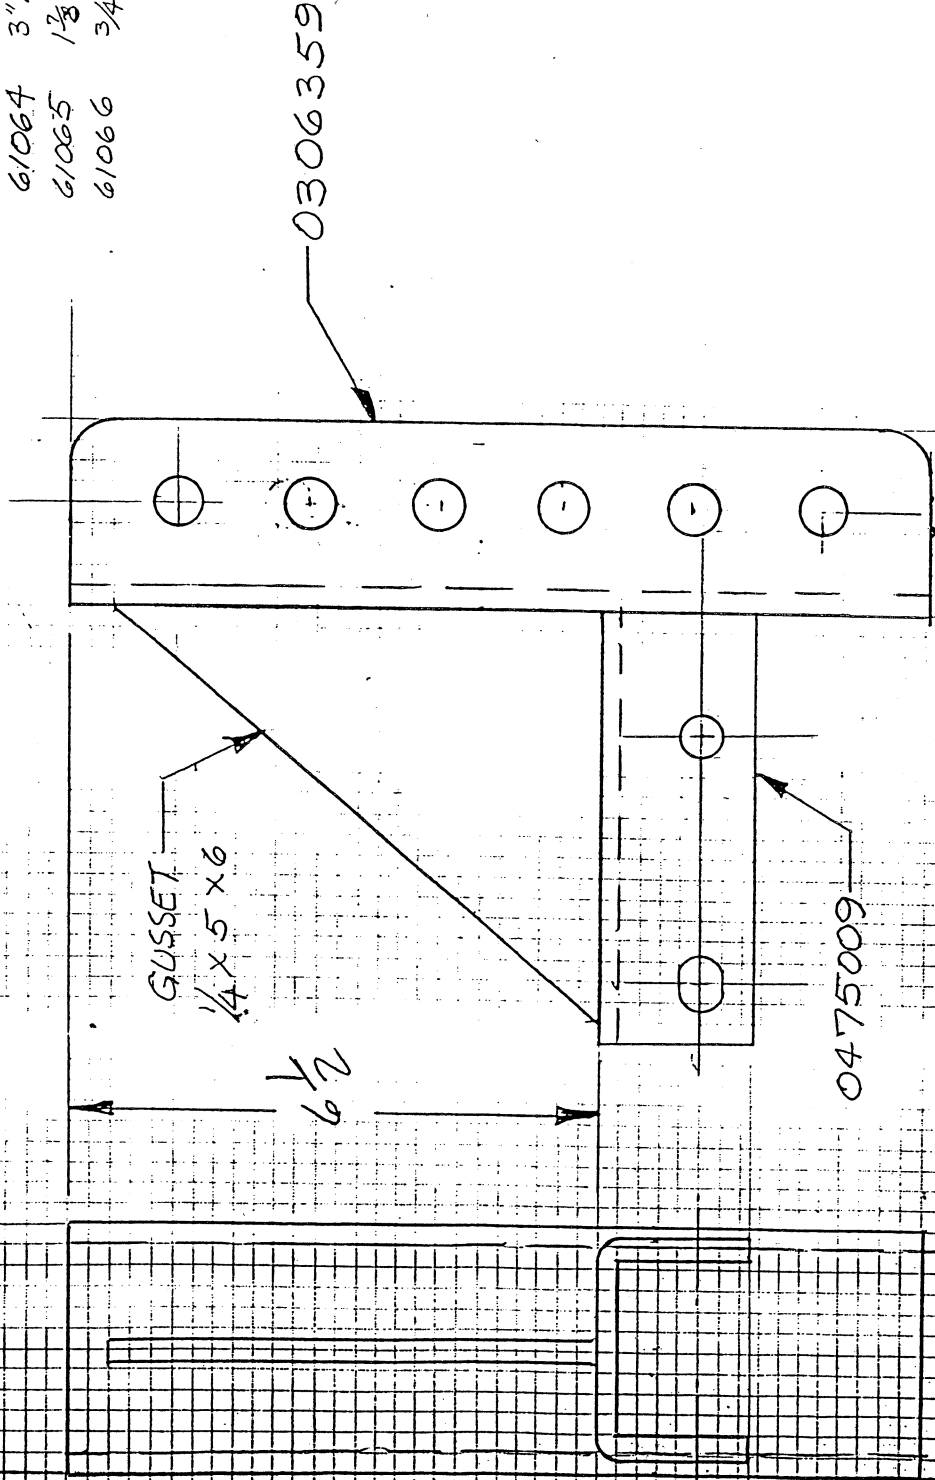

BRACKET, MITCH MOUNTING

0206358

USED ON: ASSY MODEL

61064 3" LUNETTE

61065 1 3/8" - 2" YARD DR

61066 3/4" CLEVIS

12/9/9
M.F.S.