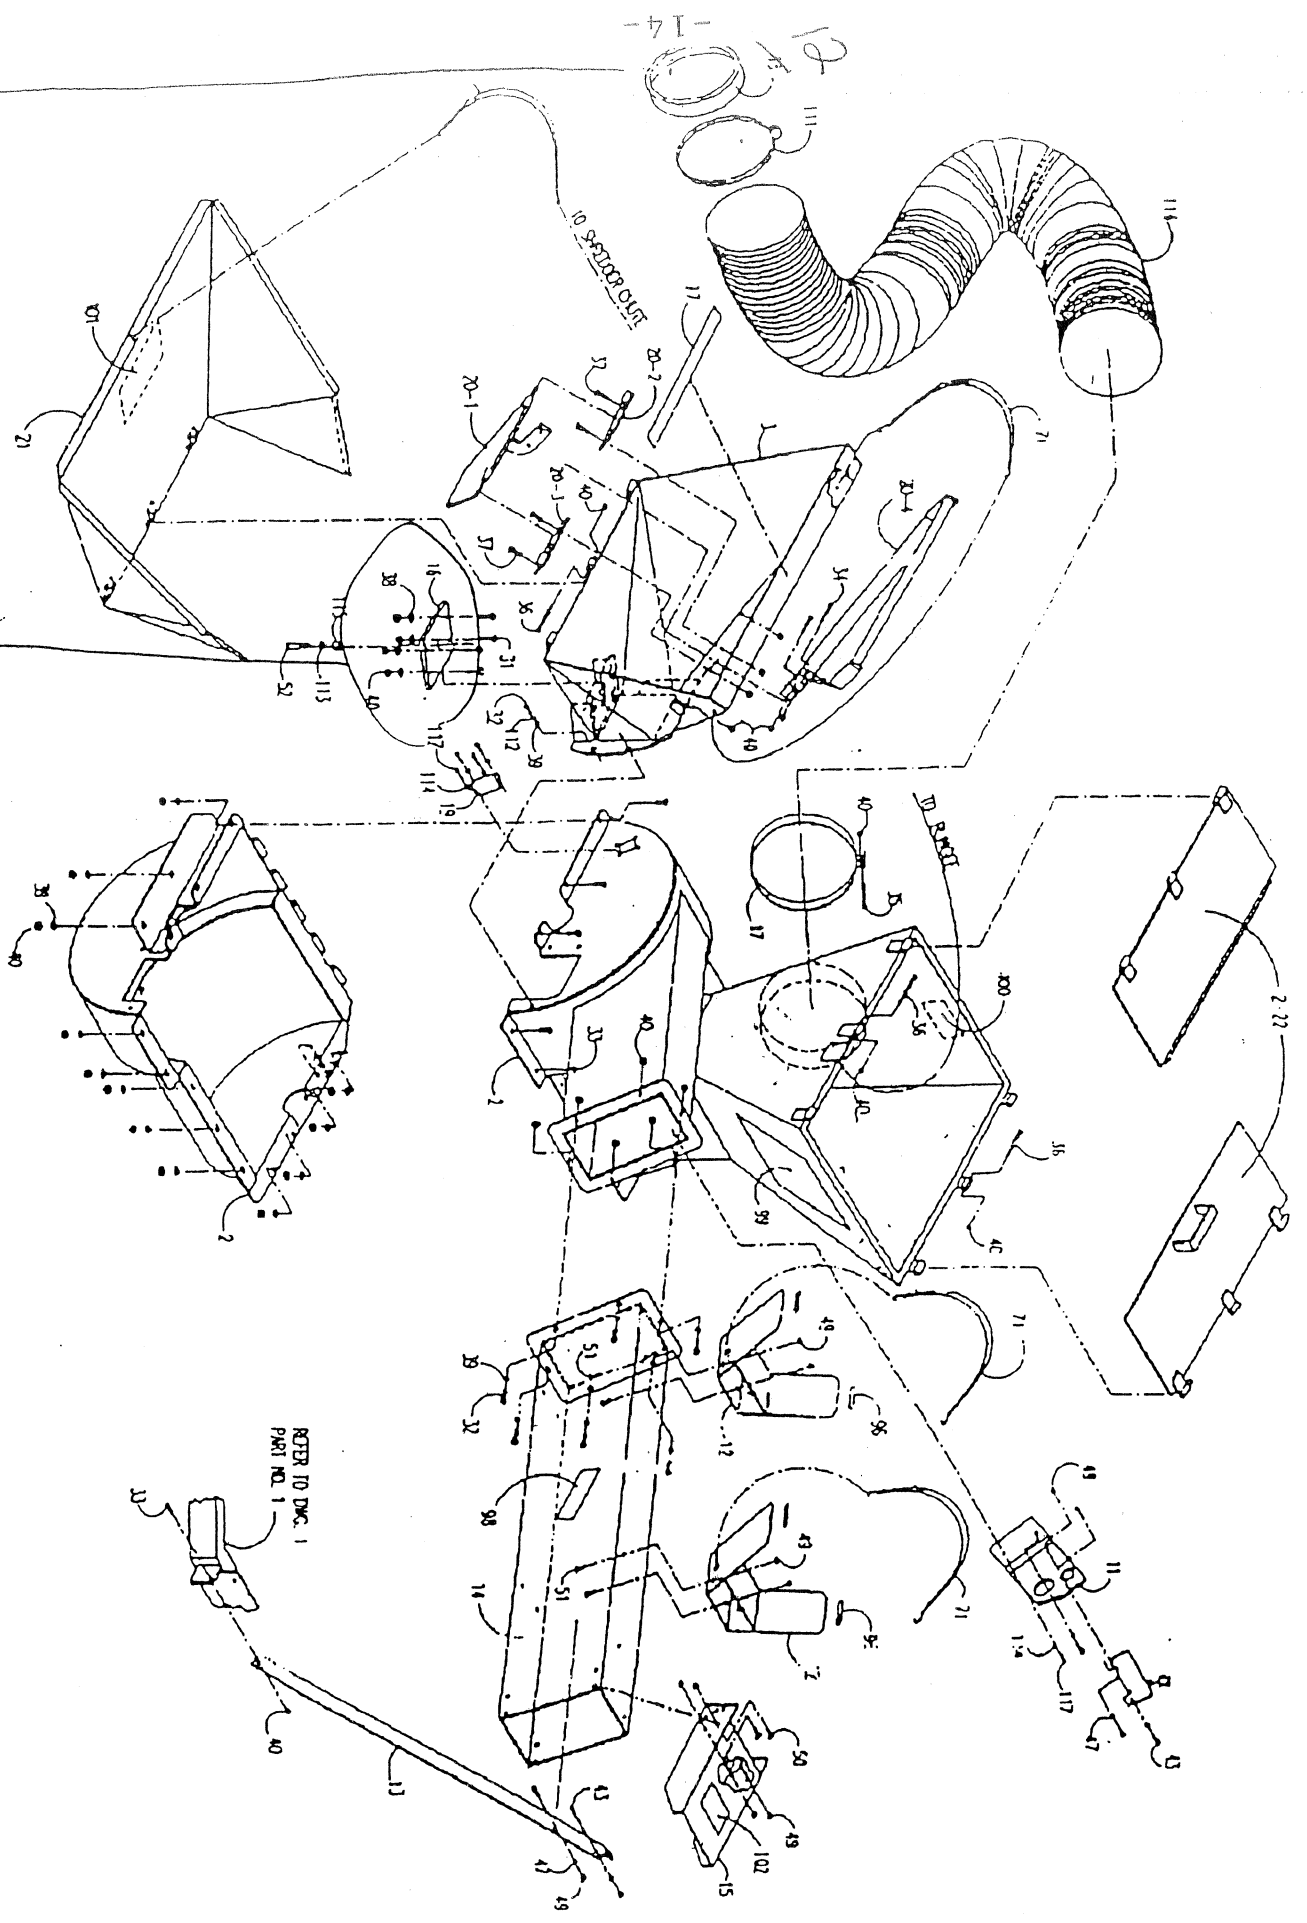

Case Handle FIG 3

BCD KNIFE

REFER TO DWG. 1
PART NO. 1

-14-